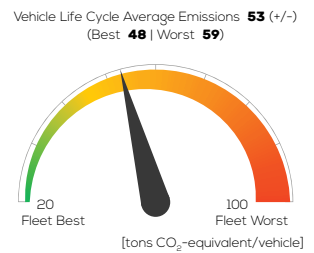

Total GHG Emissions