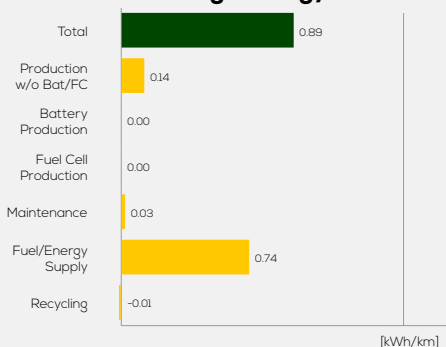

BMW 1 Series 118i petrol 4x2 manual

Vehicle Specifications

Green NCAP Publication Date	02 2021
Fuel	Petrol E10
Mass	1,306 kg
System Power/Torque	103 kW/220 Nm
Emissions Class	Euro 6d-Temp
Declared Battery Capacity	n.a.
Declared Electric Energy Consumption (WLTP)	n.a.
Average Best Worst Measured Electric Energy Consumption (Green NCAP Tests)	n.a.
Declared Fuel Consumption (WLTP)	6.0 l/100 km
Average Best Worst Measured Fuel Consumption (Green NCAP Tests)	6.3 5.5 7.1 l/100 km

Process Chain - Petrol Powertrain

Default Assessment Parameters

Country Electricity Mix	EU Average	Annual Kilometers	15,000 km
Vehicle Battery Lifetime	16 years	Slow Quick Charging	n.a.

Greenhouse Gas (GHG) Emissions

Estimated Average GHG Emissions

GHG Emission Contributions

Total GHG Emissions

Primary Energy Demand

Estimated Average Energy Demand

Energy Demand Contributions

Energy Source