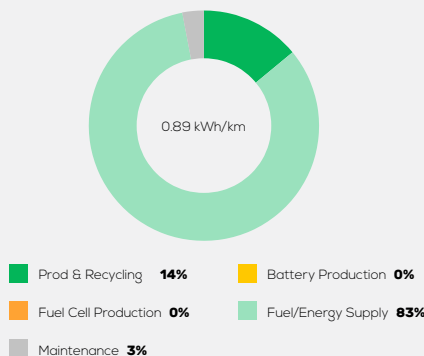

BMW 1 Series 118i petrol 4x2 manual

Vehicle Specifications

Green NCAP Publication Date	02 2021
Fuel	Petrol E10
Mass	1,306 kg
System Power/Torque	103 kW/220 Nm
Emissions Class	Euro 6d-Temp
Declared Battery Capacity	n.a.
Declared Electric Energy Consumption (WLTP)	n.a.
Average Best Worst Measured Electric Energy Consumption (Green NCAP Tests)	n.a.
Declared Fuel Consumption (WLTP)	6.0 l/100 km
Average Best Worst Measured Fuel Consumption (Green NCAP Tests)	6.3 5.5 7.1 l/100 km

Process Chain - Petrol Powertrain

Default Assessment Parameters

Country Electricity Mix	EU Average	Annual Kilometers	15,000 km
Vehicle Battery Lifetime	16 years	Slow Quick Charging	n.a.

Greenhouse Gas (GHG) Emissions

Estimated Average GHG Emissions

GHG Emission Contributions

Total GHG Emissions

Primary Energy Demand

Estimated Average Energy Demand

Energy Demand Contributions

Energy Source