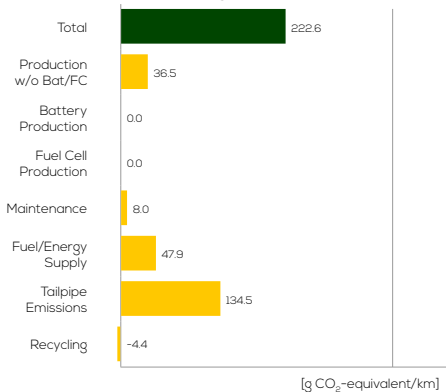

BMW 1 Series 118i petrol 4x2 manual

Vehicle Specifications

Green NCAP Publication Date	02 2021
Fuel	Petrol E10
Mass	1,306 kg
System Power/Torque	103 kW/220 Nm
Emissions Class	Euro 6d-Temp
Declared Battery Capacity	n.a.
Declared Electric Energy Consumption (WLTP)	n.a.
Average Best Worst Measured Electric Energy Consumption (Green NCAP Tests)	n.a.
Declared Fuel Consumption (WLTP)	6.0 l/100 km
Average Best Worst Measured Fuel Consumption (Green NCAP Tests)	6.3 5.5 7.1 l/100 km

Process Chain - Petrol Powertrain

Default Assessment Parameters

Country Electricity Mix	EU Average	Annual Kilometers	15,000 km
Vehicle Battery Lifetime	16 years	Slow Quick Charging	n.a.

Greenhouse Gas (GHG) Emissions

Estimated Average GHG Emissions

GHG Emission Contributions

Total GHG Emissions

Primary Energy Demand

Estimated Average Energy Demand

Energy Demand Contributions

Energy Source