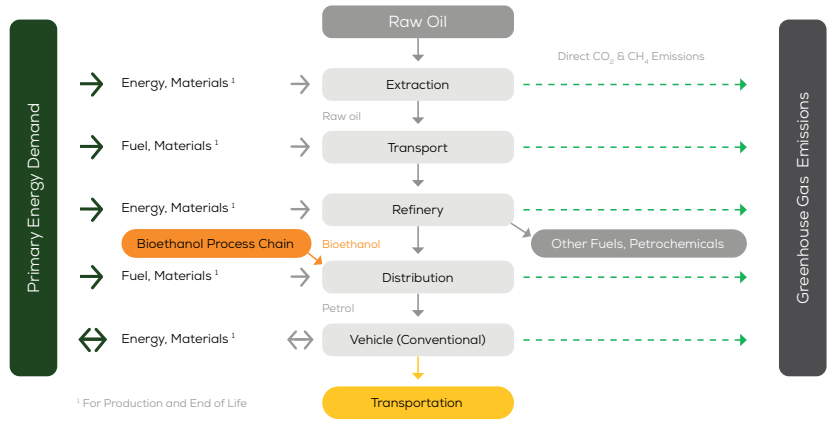

BMW 1 Series 118i petrol 4x2 manual

Vehicle Specifications

Green NCAP Publication Date	02 2021
Fuel	Petrol E10
Mass	1,306 kg
System Power/Torque	103 kW/220 Nm
Emissions Class	Euro 6d-Temp
Declared Battery Capacity	n.a.
Declared Electric Energy Consumption (WLTP)	n.a.
Average Best Worst Measured Electric Energy Consumption (Green NCAP Tests)	n.a.
Declared Fuel Consumption (WLTP)	6.0 l/100 km
Average Best Worst Measured Fuel Consumption (Green NCAP Tests)	6.3 5.5 7.1 l/100 km

Process Chain - Petrol Powertrain

Default Assessment Parameters

Country Electricity Mix	EU Average	Annual Kilometers	15,000 km
Vehicle Battery Lifetime	16 years	Slow Quick Charging	n.a.

Greenhouse Gas (GHG) Emissions

Estimated Average GHG Emissions

GHG Emission Contributions

Total GHG Emissions

Primary Energy Demand

Estimated Average Energy Demand

Energy Demand Contributions

Energy Source