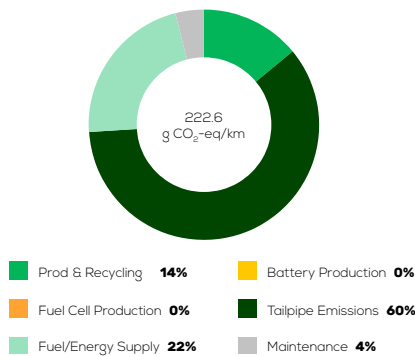

GHG Emission Contributions