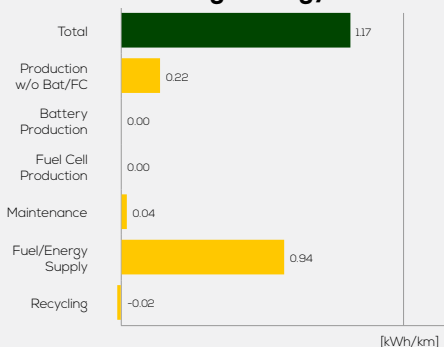

Land Rover Discovery Sport D180 2.0 diesel 4x4 automatic

Vehicle Specifications

Green NCAP Publication Date	02 2021
Fuel	Diesel B7
Mass	2,090 kg
System Power/Torque	132 kW/430 Nm
Emissions Class	Euro 6d
Declared Battery Capacity	n.a.
Declared Electric Energy Consumption (WLTP)	n.a.
Average Best Worst Measured Electric Energy Consumption (Green NCAP Tests)	n.a.
Declared Fuel Consumption (WLTP)	7.2 l/100 km
Average Best Worst Measured Fuel Consumption (Green NCAP Tests)	7.5 6.1 8.2 l/100 km

Process Chain - Diesel Powertrain

Default Assessment Parameters

Country Electricity Mix	EU Average	Annual Kilometers	15,000 km
Vehicle Battery Lifetime	16 years	Slow Quick Charging	n.a.

Greenhouse Gas (GHG) Emissions

Estimated Average GHG Emissions

GHG Emission Contributions

Total GHG Emissions

Primary Energy Demand

Estimated Average Energy Demand

Energy Demand Contributions

Energy Source