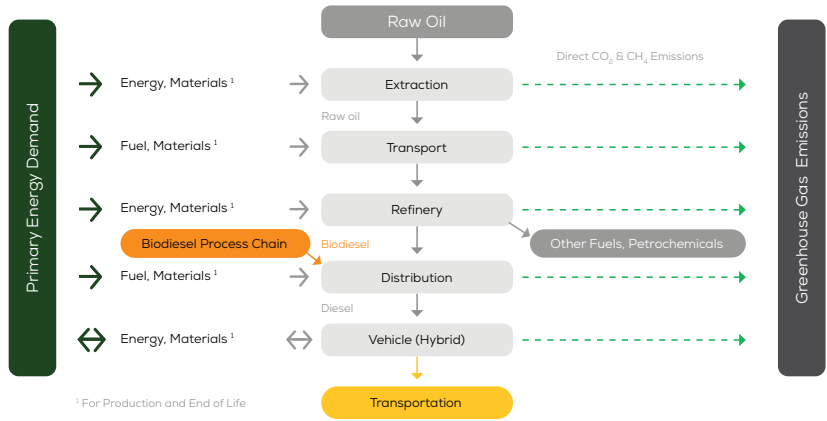

Land Rover Discovery Sport D180 2.0 diesel 4x4 automatic

Vehicle Specifications

Green NCAP Publication Date	02 2021
Fuel	Diesel B7
Mass	2,090 kg
System Power/Torque	132 kW/430 Nm
Emissions Class	Euro 6d
Declared Battery Capacity	n.a.
Declared Electric Energy Consumption (WLTP)	n.a.
Average Best Worst Measured Electric Energy Consumption (Green NCAP Tests)	n.a.
Declared Fuel Consumption (WLTP)	7.2 l/100 km
Average Best Worst Measured Fuel Consumption (Green NCAP Tests)	7.5 6.1 8.2 l/100 km

Process Chain - Diesel Powertrain

Default Assessment Parameters

Country Electricity Mix	EU Average	Annual Kilometers	15,000 km
Vehicle Battery Lifetime	16 years	Slow Quick Charging	n.a.

Greenhouse Gas (GHG) Emissions