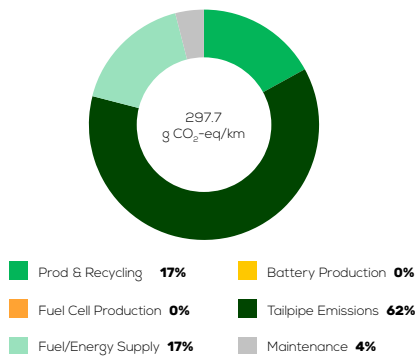

GHG Emission Contributions