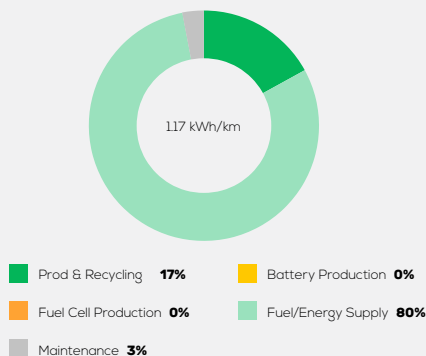

Land Rover Discovery Sport D180 2.0 diesel 4x4 automatic

Vehicle Specifications

Green NCAP Publication Date	02 2021
Fuel	Diesel B7
Mass	2,090 kg
System Power/Torque	132 kW/430 Nm
Emissions Class	Euro 6d
Declared Battery Capacity	n.a.
Declared Electric Energy Consumption (WLTP)	n.a.
Average Best Worst Measured Electric Energy Consumption (Green NCAP Tests)	n.a.
Declared Fuel Consumption (WLTP)	7.2 l/100 km
Average Best Worst Measured Fuel Consumption (Green NCAP Tests)	7.5 6.1 8.2 l/100 km

Process Chain - Diesel Powertrain

Default Assessment Parameters

Country Electricity Mix	EU Average	Annual Kilometers	15,000 km
Vehicle Battery Lifetime	16 years	Slow Quick Charging	n.a.

Greenhouse Gas (GHG) Emissions

Estimated Average GHG Emissions

GHG Emission Contributions

Total GHG Emissions

Primary Energy Demand

Estimated Average Energy Demand

Energy Demand Contributions

Energy Source