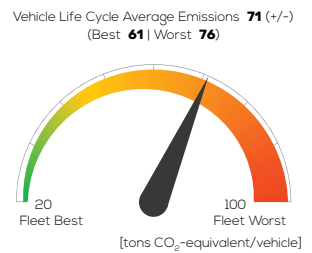

Total GHG Emissions