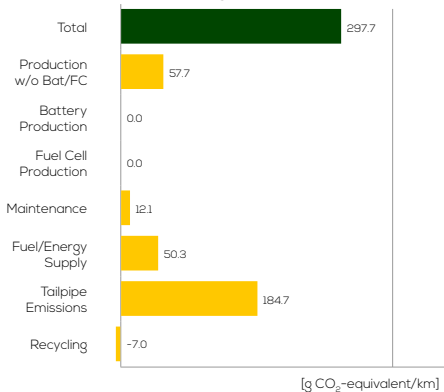

Land Rover Discovery Sport D180 2.0 diesel 4x4 automatic

Vehicle Specifications

Green NCAP Publication Date	02 2021
Fuel	Diesel B7
Mass	2,090 kg
System Power/Torque	132 kW/430 Nm
Emissions Class	Euro 6d
Declared Battery Capacity	n.a.
Declared Electric Energy Consumption (WLTP)	n.a.
Average Best Worst Measured Electric Energy Consumption (Green NCAP Tests)	n.a.
Declared Fuel Consumption (WLTP)	7.2 l/100 km
Average Best Worst Measured Fuel Consumption (Green NCAP Tests)	7.5 6.1 8.2 l/100 km

Process Chain - Diesel Powertrain

Default Assessment Parameters

Country Electricity Mix	EU Average	Annual Kilometers	15,000 km
Vehicle Battery Lifetime	16 years	Slow Quick Charging	n.a.

Greenhouse Gas (GHG) Emissions

Estimated Average GHG Emissions

GHG Emission Contributions

Total GHG Emissions

Primary Energy Demand

Estimated Average Energy Demand

Energy Demand Contributions

Energy Source