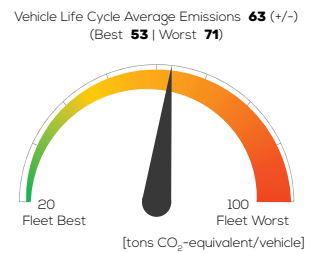

Total GHG Emissions