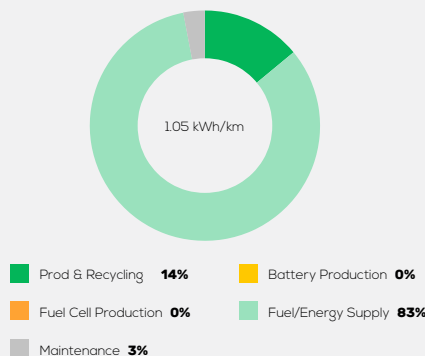

Process Chain - Petrol Powertrain

Default Assessment Parameters

Country Electricity Mix	EU Average	Annual Kilometers	15,000 km
Vehicle Battery Lifetime	16 years	Slow Quick Charging	n.a.

Greenhouse Gas (GHG) Emissions

Estimated Average GHG Emissions

GHG Emission Contributions

Total GHG Emissions

Primary Energy Demand

Estimated Average Energy Demand

Energy Demand Contributions

Energy Source