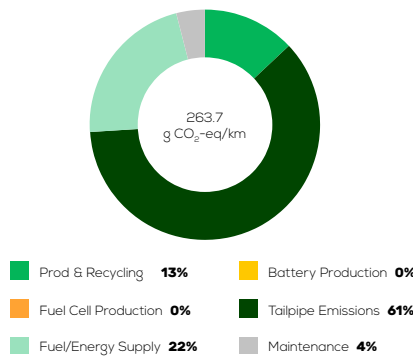

GHG Emission Contributions