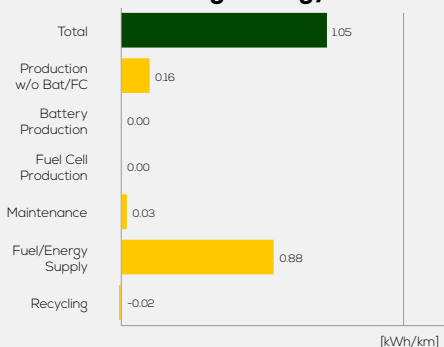

MAZDA CX-5

Skyactiv-G 165 petrol 4x2 manual

Vehicle Specifications

Green NCAP Publication Date	11.2020
Fuel	Petrol E10
Mass	1,520 kg
System Power/Torque	121 kW/210 Nm
Emissions Class	Euro 6d-Temp
Declared Battery Capacity	n.a.
Declared Electric Energy Consumption (WLTP)	n.a.
Average Best Worst Measured Electric Energy Consumption (Green NCAP Tests)	n.a.
Declared Fuel Consumption (WLTP)	7.4 l/100 km
Average Best Worst Measured Fuel Consumption (Green NCAP Tests)	7.5 6.0 8.6 l/100 km

Process Chain - Petrol Powertrain

Default Assessment Parameters

Country Electricity Mix	EU Average	Annual Kilometers	15,000 km
Vehicle Battery Lifetime	16 years	Slow Quick Charging	n.a.

Greenhouse Gas (GHG) Emissions

Estimated Average GHG Emissions

GHG Emission Contributions

Total GHG Emissions

Primary Energy Demand

Estimated Average Energy Demand

Energy Demand Contributions

Energy Source