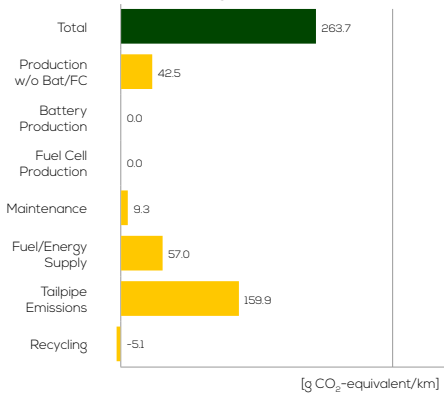

MAZDA CX-5

Skyactiv-G 165 petrol 4x2 manual

Vehicle Specifications

Green NCAP Publication Date	11.2020
Fuel	Petrol E10
Mass	1,520 kg
System Power/Torque	121 kW/210 Nm
Emissions Class	Euro 6d-Temp
Declared Battery Capacity	n.a.
Declared Electric Energy Consumption (WLTP)	n.a.
Average Best Worst Measured Electric Energy Consumption (Green NCAP Tests)	n.a.
Declared Fuel Consumption (WLTP)	7.4 l/100 km
Average Best Worst Measured Fuel Consumption (Green NCAP Tests)	7.5 6.0 8.6 l/100 km

Process Chain - Petrol Powertrain

Default Assessment Parameters

Country Electricity Mix	EU Average	Annual Kilometers	15,000 km
Vehicle Battery Lifetime	16 years	Slow Quick Charging	n.a.

Greenhouse Gas (GHG) Emissions

Estimated Average GHG Emissions

GHG Emission Contributions

Total GHG Emissions

Primary Energy Demand

Estimated Average Energy Demand

Energy Demand Contributions

Energy Source