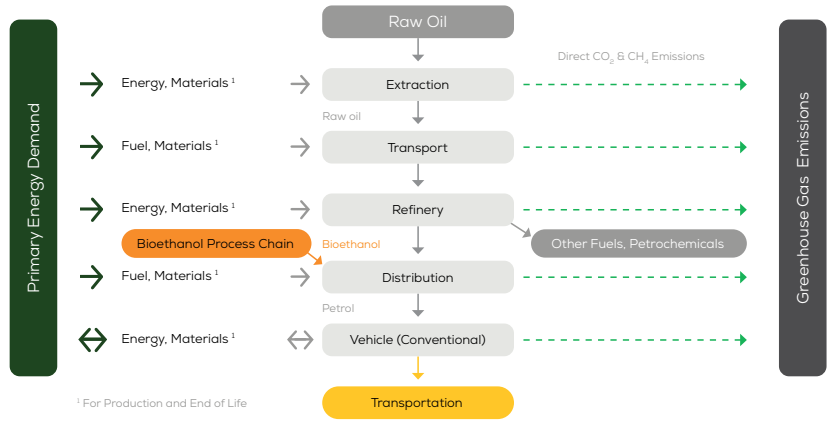

MAZDA CX-5

Skyactiv-G 165 petrol 4x2 manual

Vehicle Specifications

Green NCAP Publication Date	11.2020
Fuel	Petrol E10
Mass	1,520 kg
System Power/Torque	121 kW/210 Nm
Emissions Class	Euro 6d-Temp
Declared Battery Capacity	n.a.
Declared Electric Energy Consumption (WLTP)	n.a.
Average Best Worst Measured Electric Energy Consumption (Green NCAP Tests)	n.a.
Declared Fuel Consumption (WLTP)	7.4 l/100 km
Average Best Worst Measured Fuel Consumption (Green NCAP Tests)	7.5 6.0 8.6 l/100 km

Process Chain - Petrol Powertrain

Default Assessment Parameters

Country Electricity Mix	EU Average	Annual Kilometers	15,000 km
Vehicle Battery Lifetime	16 years	Slow Quick Charging	n.a.

Greenhouse Gas (GHG) Emissions

Estimated Average GHG Emissions

GHG Emission Contributions

Total GHG Emissions

Primary Energy Demand

Estimated Average Energy Demand

Energy Demand Contributions

Energy Source