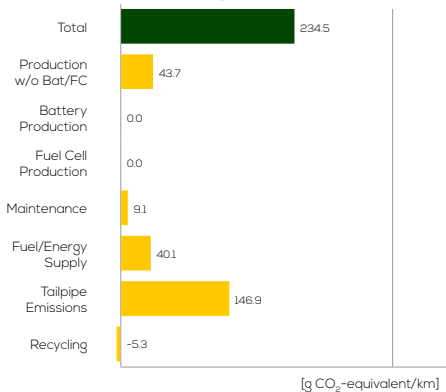

VW Passat 2.0 TDI DSG diesel 4x2 automatic

Vehicle Specifications

Green NCAP Publication Date	11.2020
Fuel	Diesel B7
Mass	1,584 kg
System Power/Torque	140 kW/400 Nm
Emissions Class	Euro 6d-Temp
Declared Battery Capacity	n.a.
Declared Electric Energy Consumption (WLTP)	n.a.
Average Best Worst Measured Electric Energy Consumption (Green NCAP Tests)	n.a.
Declared Fuel Consumption (WLTP)	5.9 l/100 km
Average Best Worst Measured Fuel Consumption (Green NCAP Tests)	6.0 4.7 6.9 l/100 km

Process Chain - Diesel Powertrain

Default Assessment Parameters

Country Electricity Mix	EU Average	Annual Kilometers	15,000 km
Vehicle Battery Lifetime	16 years	Slow Quick Charging	n.a.

Greenhouse Gas (GHG) Emissions

Estimated Average GHG Emissions

GHG Emission Contributions

Total GHG Emissions

Primary Energy Demand

Estimated Average Energy Demand

Energy Demand Contributions

Energy Source