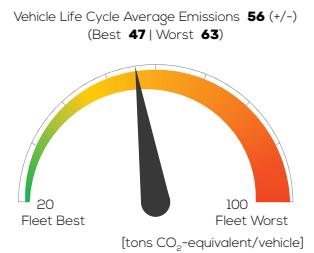

Total GHG Emissions