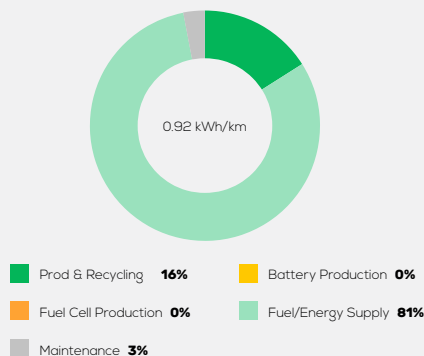

VW Passat 2.0 TDI DSG diesel 4x2 automatic

Vehicle Specifications

Green NCAP Publication Date	11.2020
Fuel	Diesel B7
Mass	1,584 kg
System Power/Torque	140 kW/400 Nm
Emissions Class	Euro 6d-Temp
Declared Battery Capacity	n.a.
Declared Electric Energy Consumption (WLTP)	n.a.
Average Best Worst Measured Electric Energy Consumption (Green NCAP Tests)	n.a.
Declared Fuel Consumption (WLTP)	5.9 l/100 km
Average Best Worst Measured Fuel Consumption (Green NCAP Tests)	6.0 4.7 6.9 l/100 km

Process Chain - Diesel Powertrain

Default Assessment Parameters

Country Electricity Mix	EU Average	Annual Kilometers	15,000 km
Vehicle Battery Lifetime	16 years	Slow Quick Charging	n.a.

Greenhouse Gas (GHG) Emissions

Estimated Average GHG Emissions

GHG Emission Contributions

Total GHG Emissions

Primary Energy Demand

Estimated Average Energy Demand

Energy Demand Contributions

Energy Source