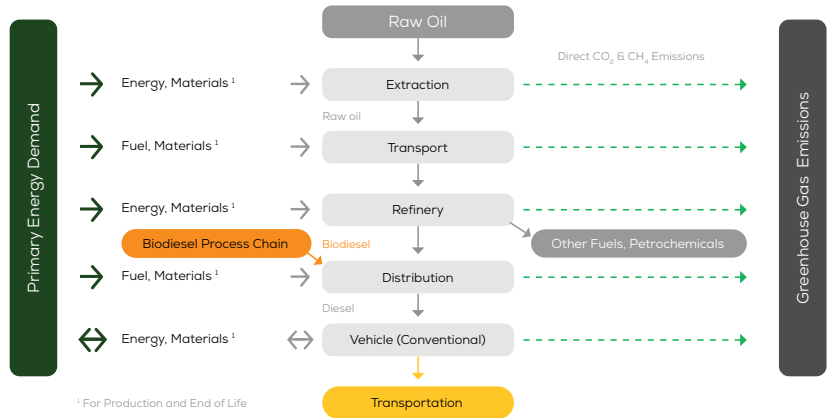

VW Passat 2.0 TDI DSG diesel 4x2 automatic

Vehicle Specifications

Green NCAP Publication Date	11.2020
Fuel	Diesel B7
Mass	1,584 kg
System Power/Torque	140 kW/400 Nm
Emissions Class	Euro 6d-Temp
Declared Battery Capacity	n.a.
Declared Electric Energy Consumption (WLTP)	n.a.
Average Best Worst Measured Electric Energy Consumption (Green NCAP Tests)	n.a.
Declared Fuel Consumption (WLTP)	5.9 l/100 km
Average Best Worst Measured Fuel Consumption (Green NCAP Tests)	6.0 4.7 6.9 l/100 km

Process Chain - Diesel Powertrain

Default Assessment Parameters

Country Electricity Mix	EU Average	Annual Kilometers	15,000 km
Vehicle Battery Lifetime	16 years	Slow Quick Charging	n.a.

Greenhouse Gas (GHG) Emissions