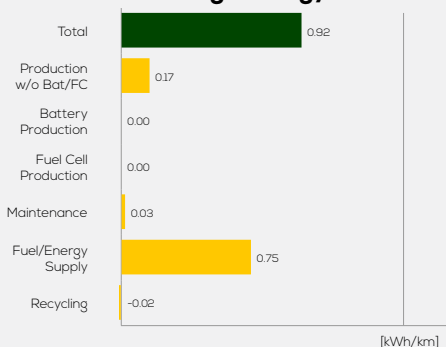

VW Passat 2.0 TDI DSG diesel 4x2 automatic

Vehicle Specifications

Green NCAP Publication Date	11.2020
Fuel	Diesel B7
Mass	1,584 kg
System Power/Torque	140 kW/400 Nm
Emissions Class	Euro 6d-Temp
Declared Battery Capacity	n.a.
Declared Electric Energy Consumption (WLTP)	n.a.
Average Best Worst Measured Electric Energy Consumption (Green NCAP Tests)	n.a.
Declared Fuel Consumption (WLTP)	5.9 l/100 km
Average Best Worst Measured Fuel Consumption (Green NCAP Tests)	6.0 4.7 6.9 l/100 km

Process Chain - Diesel Powertrain

Default Assessment Parameters

Country Electricity Mix	EU Average	Annual Kilometers	15,000 km
Vehicle Battery Lifetime	16 years	Slow Quick Charging	n.a.

Greenhouse Gas (GHG) Emissions

Estimated Average GHG Emissions

GHG Emission Contributions

Total GHG Emissions

Primary Energy Demand

Estimated Average Energy Demand

Energy Demand Contributions

Energy Source