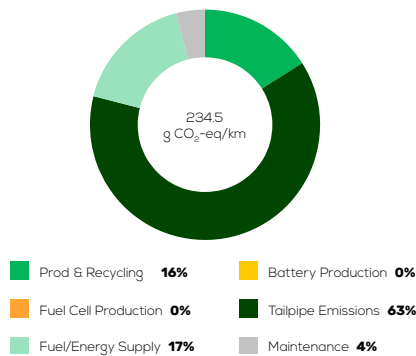

GHG Emission Contributions