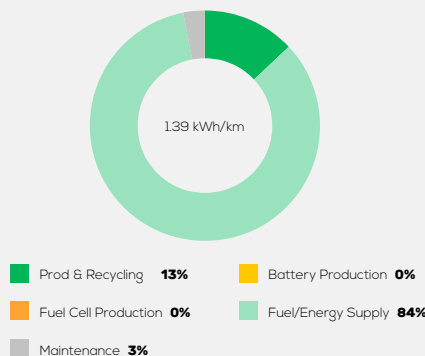

Genesis GV70 2.5 TGD I petrol AWD automatic

Vehicle Specifications

Green NCAP Publication Date	06 2022
Fuel	Petrol E10
Mass	1.955 kg
System Power/Torque	224 kW/422 Nm
Emissions Class	Euro 6d AP
Declared Battery Capacity (gross)	n.a.
Declared Electric Energy Consumption (WLTP)	n.a.
Average Best Worst Measured Electric Energy Consumption (Green NCAP Tests)	n.a.
Declared Fuel Consumption (WLTP)	9.7 l/100 km
Average Best Worst Measured Fuel Consumption (Green NCAP Tests)	10.1 9.1 11.3 l/100 km

Process Chain - Petrol Powertrain

Default Assessment Parameters

Country Electricity Mix	EU Average	Annual Kilometers	15,000 km
Vehicle Battery Lifetime	16 years	Slow Quick Charging	n.a.

Greenhouse Gas (GHG) Emissions

Estimated Average GHG Emissions

GHG Emission Contributions

Total GHG Emissions

Primary Energy Demand

Estimated Average Energy Demand

Energy Demand Contributions

Energy Source