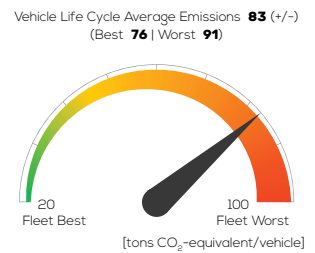

Total GHG Emissions