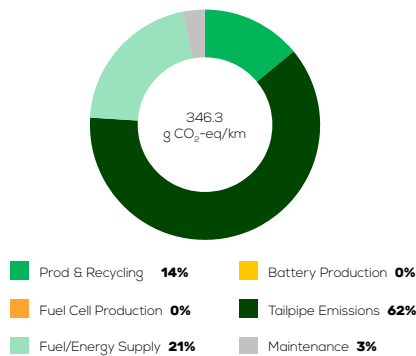

GHG Emission Contributions