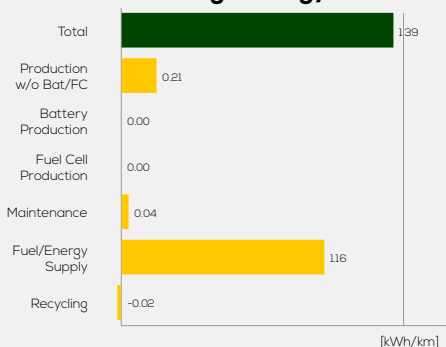

Genesis GV70 2.5 TGD I petrol AWD automatic

Vehicle Specifications

Green NCAP Publication Date	06 2022
Fuel	Petrol E10
Mass	1.955 kg
System Power/Torque	224 kW/422 Nm
Emissions Class	Euro 6d AP
Declared Battery Capacity (gross)	n.a.
Declared Electric Energy Consumption (WLTP)	n.a.
Average Best Worst Measured Electric Energy Consumption (Green NCAP Tests)	n.a.
Declared Fuel Consumption (WLTP)	9.7 l/100 km
Average Best Worst Measured Fuel Consumption (Green NCAP Tests)	10.1 9.1 11.3 l/100 km

Process Chain - Petrol Powertrain

Default Assessment Parameters

Country Electricity Mix	EU Average	Annual Kilometers	15,000 km
Vehicle Battery Lifetime	16 years	Slow Quick Charging	n.a.

Greenhouse Gas (GHG) Emissions

Estimated Average GHG Emissions

GHG Emission Contributions

Total GHG Emissions

Primary Energy Demand

Estimated Average Energy Demand

Energy Demand Contributions

Energy Source