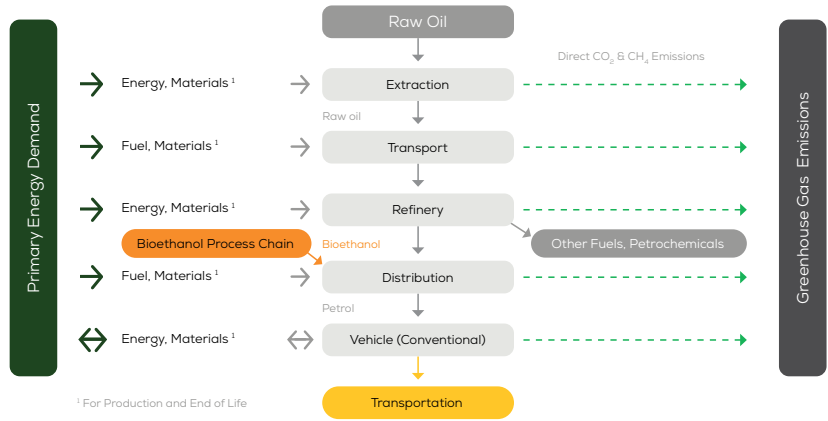

Genesis GV70 2.5 TGD I petrol AWD automatic

Vehicle Specifications

Green NCAP Publication Date	06 2022
Fuel	Petrol E10
Mass	1.955 kg
System Power/Torque	224 kW/422 Nm
Emissions Class	Euro 6d AP
Declared Battery Capacity (gross)	n.a.
Declared Electric Energy Consumption (WLTP)	n.a.
Average Best Worst Measured Electric Energy Consumption (Green NCAP Tests)	n.a.
Declared Fuel Consumption (WLTP)	9.7 l/100 km
Average Best Worst Measured Fuel Consumption (Green NCAP Tests)	10.1 9.1 11.3 l/100 km

Process Chain - Petrol Powertrain

Default Assessment Parameters

Country Electricity Mix	EU Average	Annual Kilometers	15,000 km
Vehicle Battery Lifetime	16 years	Slow Quick Charging	n.a.

Greenhouse Gas (GHG) Emissions

Estimated Average GHG Emissions

GHG Emission Contributions

Total GHG Emissions

Primary Energy Demand

Estimated Average Energy Demand

Energy Demand Contributions

Energy Source