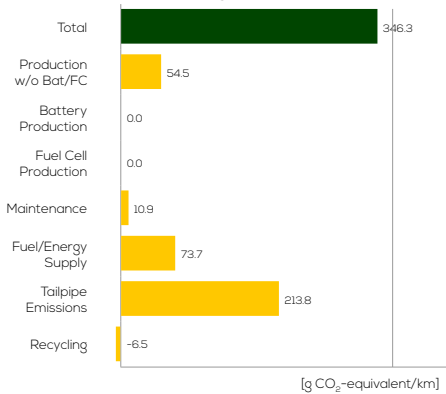

Genesis GV70 2.5 TGD I petrol AWD automatic

Vehicle Specifications

Green NCAP Publication Date	06 2022
Fuel	Petrol E10
Mass	1.955 kg
System Power/Torque	224 kW/422 Nm
Emissions Class	Euro 6d AP
Declared Battery Capacity (gross)	n.a.
Declared Electric Energy Consumption (WLTP)	n.a.
Average Best Worst Measured Electric Energy Consumption (Green NCAP Tests)	n.a.
Declared Fuel Consumption (WLTP)	9.7 l/100 km
Average Best Worst Measured Fuel Consumption (Green NCAP Tests)	10.1 9.1 11.3 l/100 km

Process Chain - Petrol Powertrain

Default Assessment Parameters

Country Electricity Mix	EU Average	Annual Kilometers	15,000 km
Vehicle Battery Lifetime	16 years	Slow Quick Charging	n.a.

Greenhouse Gas (GHG) Emissions

Estimated Average GHG Emissions

GHG Emission Contributions

Total GHG Emissions

Primary Energy Demand

Estimated Average Energy Demand

Energy Demand Contributions

Energy Source