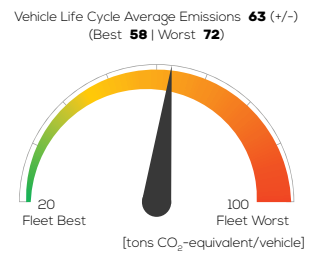

Total GHG Emissions