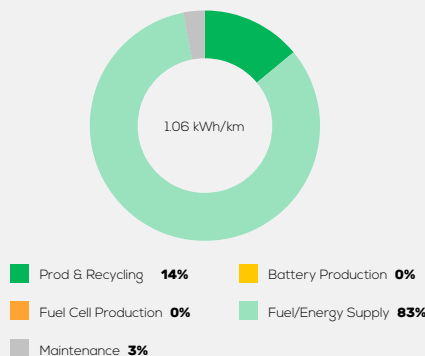

Renault Kangoo TCe 130 petrol FWD manual

Vehicle Specifications

Green NCAP Publication Date	06 2022
Fuel	Petrol E10
Mass	1,536 kg
System Power/Torque	96 kW/240 Nm
Emissions Class	Euro 6d AP
Declared Battery Capacity (gross)	n.a.
Declared Electric Energy Consumption (WLTP)	n.a.
Average Best Worst Measured Electric Energy Consumption (Green NCAP Tests)	n.a.
Declared Fuel Consumption (WLTP)	6.8 l/100 km
Average Best Worst Measured Fuel Consumption (Green NCAP Tests)	7.6 6.9 8.9 l/100 km

Process Chain - Petrol Powertrain

Default Assessment Parameters

Country Electricity Mix	EU Average	Annual Kilometers	15,000 km
Vehicle Battery Lifetime	16 years	Slow Quick Charging	n.a.

Greenhouse Gas (GHG) Emissions

Estimated Average GHG Emissions

GHG Emission Contributions

Total GHG Emissions

Primary Energy Demand

Estimated Average Energy Demand

Energy Demand Contributions

Energy Source