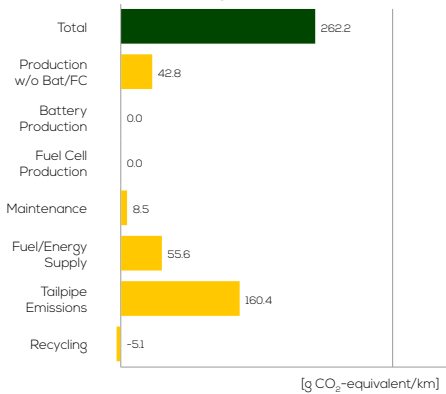

Renault Kangoo TCe 130 petrol FWD manual

Vehicle Specifications

Green NCAP Publication Date	06 2022
Fuel	Petrol E10
Mass	1,536 kg
System Power/Torque	96 kW/240 Nm
Emissions Class	Euro 6d AP
Declared Battery Capacity (gross)	n.a.
Declared Electric Energy Consumption (WLTP)	n.a.
Average Best Worst Measured Electric Energy Consumption (Green NCAP Tests)	n.a.
Declared Fuel Consumption (WLTP)	6.8 l/100 km
Average Best Worst Measured Fuel Consumption (Green NCAP Tests)	7.6 6.9 8.9 l/100 km

Process Chain - Petrol Powertrain

Default Assessment Parameters

Country Electricity Mix	EU Average	Annual Kilometers	15,000 km
Vehicle Battery Lifetime	16 years	Slow Quick Charging	n.a.

Greenhouse Gas (GHG) Emissions

Estimated Average GHG Emissions

GHG Emission Contributions

Total GHG Emissions

Primary Energy Demand

Estimated Average Energy Demand

Energy Demand Contributions

Energy Source