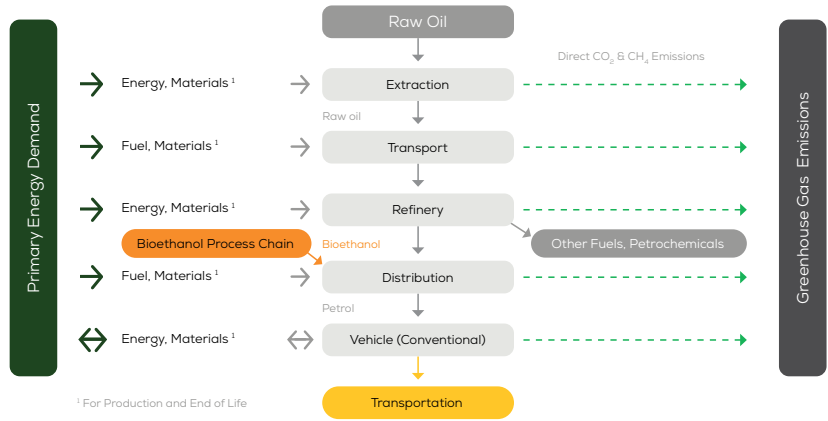

Renault Kangoo TCe 130 petrol FWD manual

Vehicle Specifications

Green NCAP Publication Date	06 2022
Fuel	Petrol E10
Mass	1,536 kg
System Power/Torque	96 kW/240 Nm
Emissions Class	Euro 6d AP
Declared Battery Capacity (gross)	n.a.
Declared Electric Energy Consumption (WLTP)	n.a.
Average Best Worst Measured Electric Energy Consumption (Green NCAP Tests)	n.a.
Declared Fuel Consumption (WLTP)	6.8 l/100 km
Average Best Worst Measured Fuel Consumption (Green NCAP Tests)	7.6 6.9 8.9 l/100 km

Process Chain - Petrol Powertrain

Default Assessment Parameters

Country Electricity Mix	EU Average	Annual Kilometers	15,000 km
Vehicle Battery Lifetime	16 years	Slow Quick Charging	n.a.

Greenhouse Gas (GHG) Emissions

Estimated Average GHG Emissions

GHG Emission Contributions

Total GHG Emissions

Primary Energy Demand

Estimated Average Energy Demand

Energy Demand Contributions

Energy Source