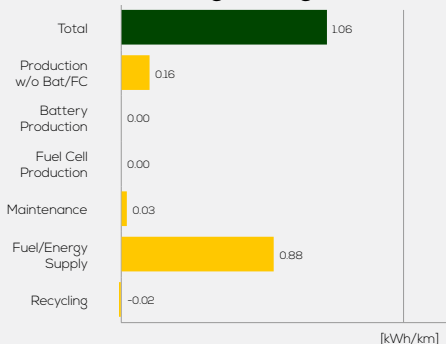

Renault Kangoo TCe 130 petrol FWD manual

Vehicle Specifications

Green NCAP Publication Date	06 2022
Fuel	Petrol E10
Mass	1,536 kg
System Power/Torque	96 kW/240 Nm
Emissions Class	Euro 6d AP
Declared Battery Capacity (gross)	n.a.
Declared Electric Energy Consumption (WLTP)	n.a.
Average Best Worst Measured Electric Energy Consumption (Green NCAP Tests)	n.a.
Declared Fuel Consumption (WLTP)	6.8 l/100 km
Average Best Worst Measured Fuel Consumption (Green NCAP Tests)	7.6 6.9 8.9 l/100 km

Process Chain - Petrol Powertrain

Default Assessment Parameters

Country Electricity Mix	EU Average	Annual Kilometers	15,000 km
Vehicle Battery Lifetime	16 years	Slow Quick Charging	n.a.

Greenhouse Gas (GHG) Emissions

Estimated Average GHG Emissions

GHG Emission Contributions

Total GHG Emissions

Primary Energy Demand

Estimated Average Energy Demand

Energy Demand Contributions

Energy Source