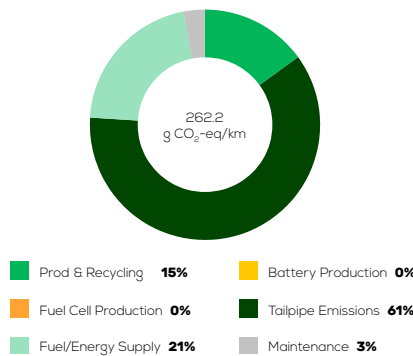

GHG Emission Contributions