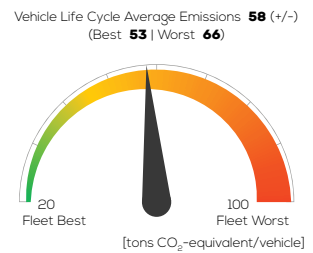

Total GHG Emissions