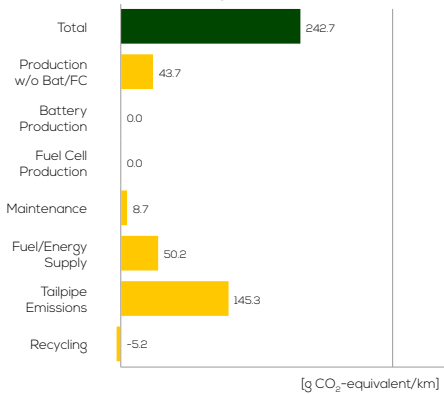

Greenhouse Gas (GHG) Emissions

Estimated Average GHG Emissions