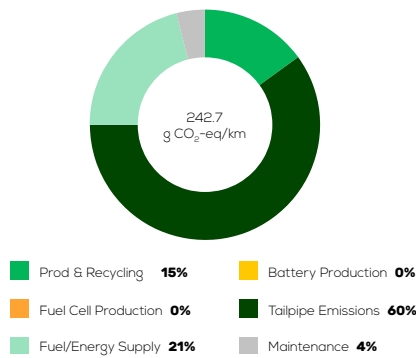

GHG Emission Contributions