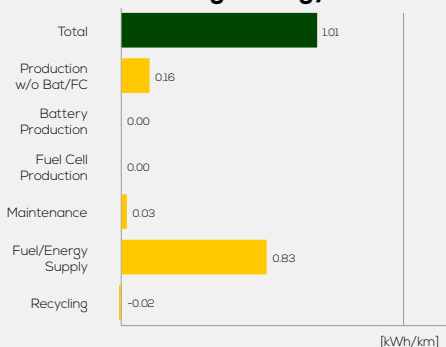

VW Touran 1.5 TSI OPF petrol FWD manual

Vehicle Specifications

Green NCAP Publication Date	02 2022
Fuel	Petrol E10
Mass	1,510 kg
System Power/Torque	110 kW/250 Nm
Emissions Class	Euro 6d AP
Declared Battery Capacity (gross)	n.a.
Declared Electric Energy Consumption (WLTP)	n.a.
Average Best Worst Measured Electric Energy Consumption (Green NCAP Tests)	n.a.
Declared Fuel Consumption (WLTP)	6.7 l/100 km
Average Best Worst Measured Fuel Consumption (Green NCAP Tests)	7.2 6.1 8.3 l/100 km

Process Chain - Petrol Powertrain

Default Assessment Parameters

Country Electricity Mix	EU Average	Annual Kilometers	15,000 km
Vehicle Battery Lifetime	16 years	Slow Quick Charging	n.a.

Greenhouse Gas (GHG) Emissions

Estimated Average GHG Emissions

GHG Emission Contributions

Total GHG Emissions

Primary Energy Demand

Estimated Average Energy Demand

Energy Demand Contributions

Energy Source