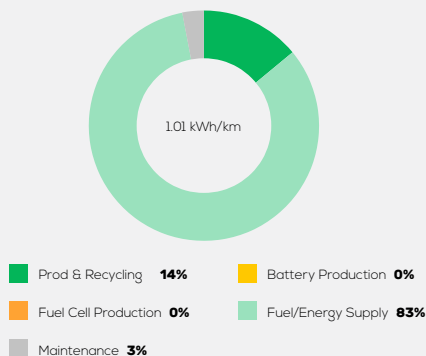

VW Touran 1.5 TSI OPF petrol FWD manual

Vehicle Specifications

Green NCAP Publication Date	02 2022
Fuel	Petrol E10
Mass	1,510 kg
System Power/Torque	110 kW/250 Nm
Emissions Class	Euro 6d AP
Declared Battery Capacity (gross)	n.a.
Declared Electric Energy Consumption (WLTP)	n.a.
Average Best Worst Measured Electric Energy Consumption (Green NCAP Tests)	n.a.
Declared Fuel Consumption (WLTP)	6.7 l/100 km
Average Best Worst Measured Fuel Consumption (Green NCAP Tests)	7.2 6.1 8.3 l/100 km

Process Chain - Petrol Powertrain

Default Assessment Parameters

Country Electricity Mix	EU Average	Annual Kilometers	15,000 km
Vehicle Battery Lifetime	16 years	Slow Quick Charging	n.a.

Greenhouse Gas (GHG) Emissions

Estimated Average GHG Emissions

GHG Emission Contributions

Total GHG Emissions

Primary Energy Demand

Estimated Average Energy Demand

Energy Demand Contributions

Energy Source