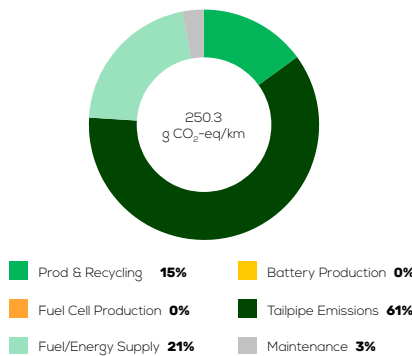

GHG Emission Contributions