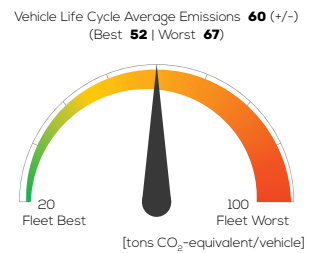

Total GHG Emissions