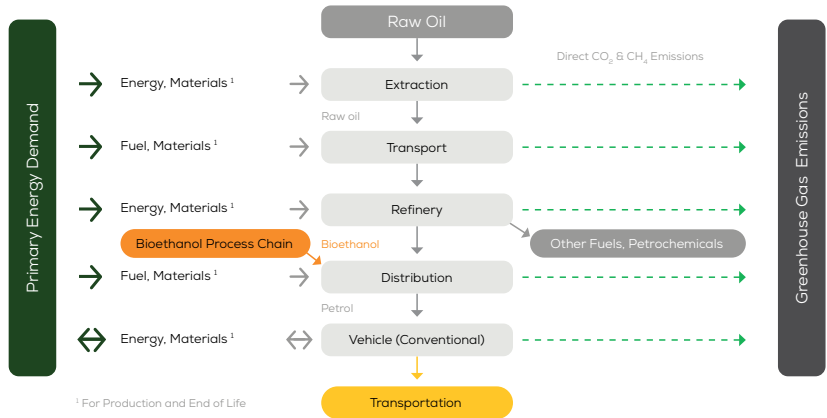

VW Touran 1.5 TSI OPF petrol FWD manual

Vehicle Specifications

Green NCAP Publication Date	02 2022
Fuel	Petrol E10
Mass	1,510 kg
System Power/Torque	110 kW/250 Nm
Emissions Class	Euro 6d AP
Declared Battery Capacity (gross)	n.a.
Declared Electric Energy Consumption (WLTP)	n.a.
Average Best Worst Measured Electric Energy Consumption (Green NCAP Tests)	n.a.
Declared Fuel Consumption (WLTP)	6.7 l/100 km
Average Best Worst Measured Fuel Consumption (Green NCAP Tests)	7.2 6.1 8.3 l/100 km

Process Chain - Petrol Powertrain

Default Assessment Parameters

Country Electricity Mix	EU Average	Annual Kilometers	15,000 km
Vehicle Battery Lifetime	16 years	Slow Quick Charging	n.a.

Greenhouse Gas (GHG) Emissions

Estimated Average GHG Emissions

GHG Emission Contributions

Total GHG Emissions

Primary Energy Demand

Estimated Average Energy Demand

Energy Demand Contributions

Energy Source