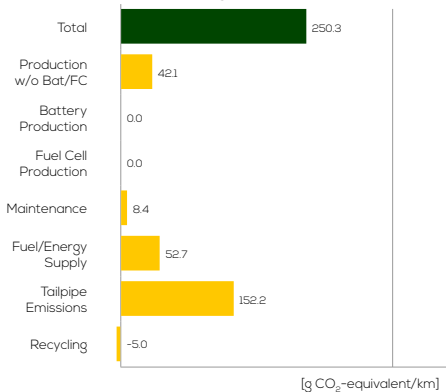

VW Touran 1.5 TSI OPF petrol FWD manual

Vehicle Specifications

Green NCAP Publication Date	02 2022
Fuel	Petrol E10
Mass	1,510 kg
System Power/Torque	110 kW/250 Nm
Emissions Class	Euro 6d AP
Declared Battery Capacity (gross)	n.a.
Declared Electric Energy Consumption (WLTP)	n.a.
Average Best Worst Measured Electric Energy Consumption (Green NCAP Tests)	n.a.
Declared Fuel Consumption (WLTP)	6.7 l/100 km
Average Best Worst Measured Fuel Consumption (Green NCAP Tests)	7.2 6.1 8.3 l/100 km

Process Chain - Petrol Powertrain

Default Assessment Parameters

Country Electricity Mix	EU Average	Annual Kilometers	15,000 km
Vehicle Battery Lifetime	16 years	Slow Quick Charging	n.a.

Greenhouse Gas (GHG) Emissions

Estimated Average GHG Emissions

GHG Emission Contributions

Total GHG Emissions

Primary Energy Demand

Estimated Average Energy Demand

Energy Demand Contributions

Energy Source