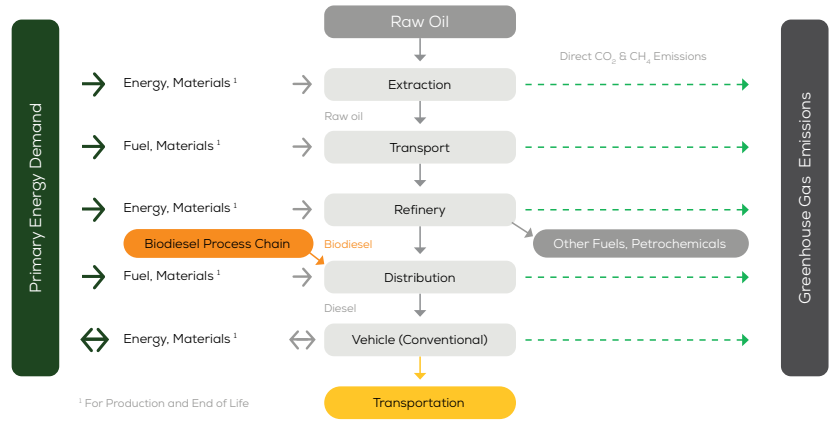

Audi A6

50 TDI quattro diesel AWD automatic

Vehicle Specifications

Green NCAP Publication Date	09 2023
Fuel	Diesel B7
Mass	2,003 kg
System Power/Torque	210 kW/620 Nm
Emissions Class	Euro 6d AP
Declared Battery Capacity (gross)	n.a.
Declared Electric Energy Consumption (WLTP)	n.a.
Average Best Worst Measured Electric Energy Consumption (Green NCAP Tests)	n.a.
Declared Fuel Consumption (WLTP)	6.7 l/100 km
Average Best Worst Measured Fuel Consumption (Green NCAP Tests)	6.7 6.1 7.2 l/100 km

Process Chain - Diesel Powertrain

Default Assessment Parameters

Country Electricity Mix	EU Average	Annual Kilometers	15,000 km
Vehicle Battery Lifetime	16 years	Slow Quick Charging	n.a.

Greenhouse Gas (GHG) Emissions