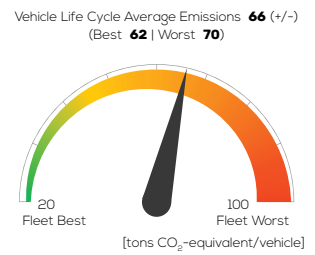

Total GHG Emissions