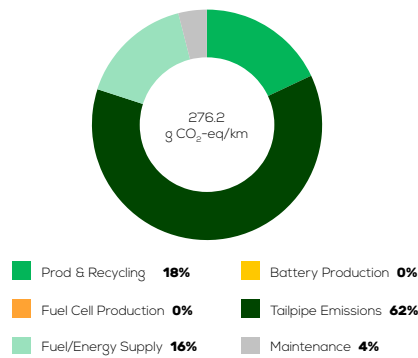

GHG Emission Contributions