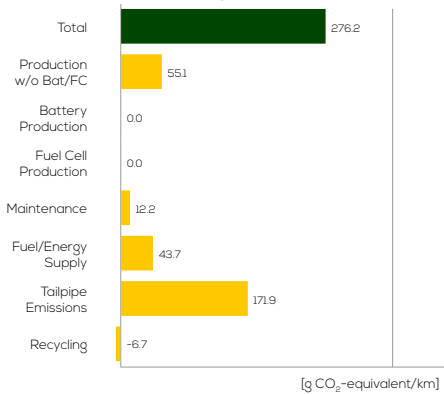

Audi A6

50 TDI quattro diesel AWD automatic

Vehicle Specifications

Green NCAP Publication Date	09 2023
Fuel	Diesel B7
Mass	2,003 kg
System Power/Torque	210 kW/620 Nm
Emissions Class	Euro 6d AP
Declared Battery Capacity (gross)	n.a.
Declared Electric Energy Consumption (WLTP)	n.a.
Average Best Worst Measured Electric Energy Consumption (Green NCAP Tests)	n.a.
Declared Fuel Consumption (WLTP)	6.7 l/100 km
Average Best Worst Measured Fuel Consumption (Green NCAP Tests)	6.7 6.1 7.2 l/100 km

Process Chain - Diesel Powertrain

Default Assessment Parameters

Country Electricity Mix	EU Average	Annual Kilometers	15,000 km
Vehicle Battery Lifetime	16 years	Slow Quick Charging	n.a.

Greenhouse Gas (GHG) Emissions

Estimated Average GHG Emissions

GHG Emission Contributions

Total GHG Emissions

Primary Energy Demand

Estimated Average Energy Demand

Energy Demand Contributions

Energy Source