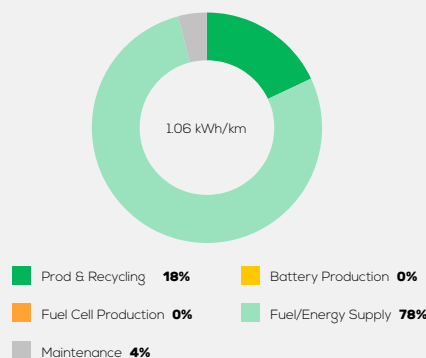

Audi A6

50 TDI quattro diesel AWD automatic

Vehicle Specifications

Green NCAP Publication Date	09 2023
Fuel	Diesel B7
Mass	2,003 kg
System Power/Torque	210 kW/620 Nm
Emissions Class	Euro 6d AP
Declared Battery Capacity (gross)	n.a.
Declared Electric Energy Consumption (WLTP)	n.a.
Average Best Worst Measured Electric Energy Consumption (Green NCAP Tests)	n.a.
Declared Fuel Consumption (WLTP)	6.7 l/100 km
Average Best Worst Measured Fuel Consumption (Green NCAP Tests)	6.7 6.1 7.2 l/100 km

Process Chain - Diesel Powertrain

Default Assessment Parameters

Country Electricity Mix	EU Average	Annual Kilometers	15,000 km
Vehicle Battery Lifetime	16 years	Slow Quick Charging	n.a.

Greenhouse Gas (GHG) Emissions

Estimated Average GHG Emissions

GHG Emission Contributions

Total GHG Emissions

Primary Energy Demand

Estimated Average Energy Demand

Energy Demand Contributions

Energy Source