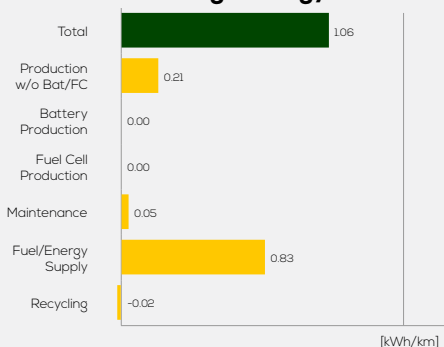

Audi A6

50 TDI quattro diesel AWD automatic

Vehicle Specifications

Green NCAP Publication Date	09 2023
Fuel	Diesel B7
Mass	2,003 kg
System Power/Torque	210 kW/620 Nm
Emissions Class	Euro 6d AP
Declared Battery Capacity (gross)	n.a.
Declared Electric Energy Consumption (WLTP)	n.a.
Average Best Worst Measured Electric Energy Consumption (Green NCAP Tests)	n.a.
Declared Fuel Consumption (WLTP)	6.7 l/100 km
Average Best Worst Measured Fuel Consumption (Green NCAP Tests)	6.7 6.1 7.2 l/100 km

Process Chain - Diesel Powertrain

Default Assessment Parameters

Country Electricity Mix	EU Average	Annual Kilometers	15,000 km
Vehicle Battery Lifetime	16 years	Slow Quick Charging	n.a.

Greenhouse Gas (GHG) Emissions

Estimated Average GHG Emissions

GHG Emission Contributions

Total GHG Emissions

Primary Energy Demand

Estimated Average Energy Demand

Energy Demand Contributions

Energy Source